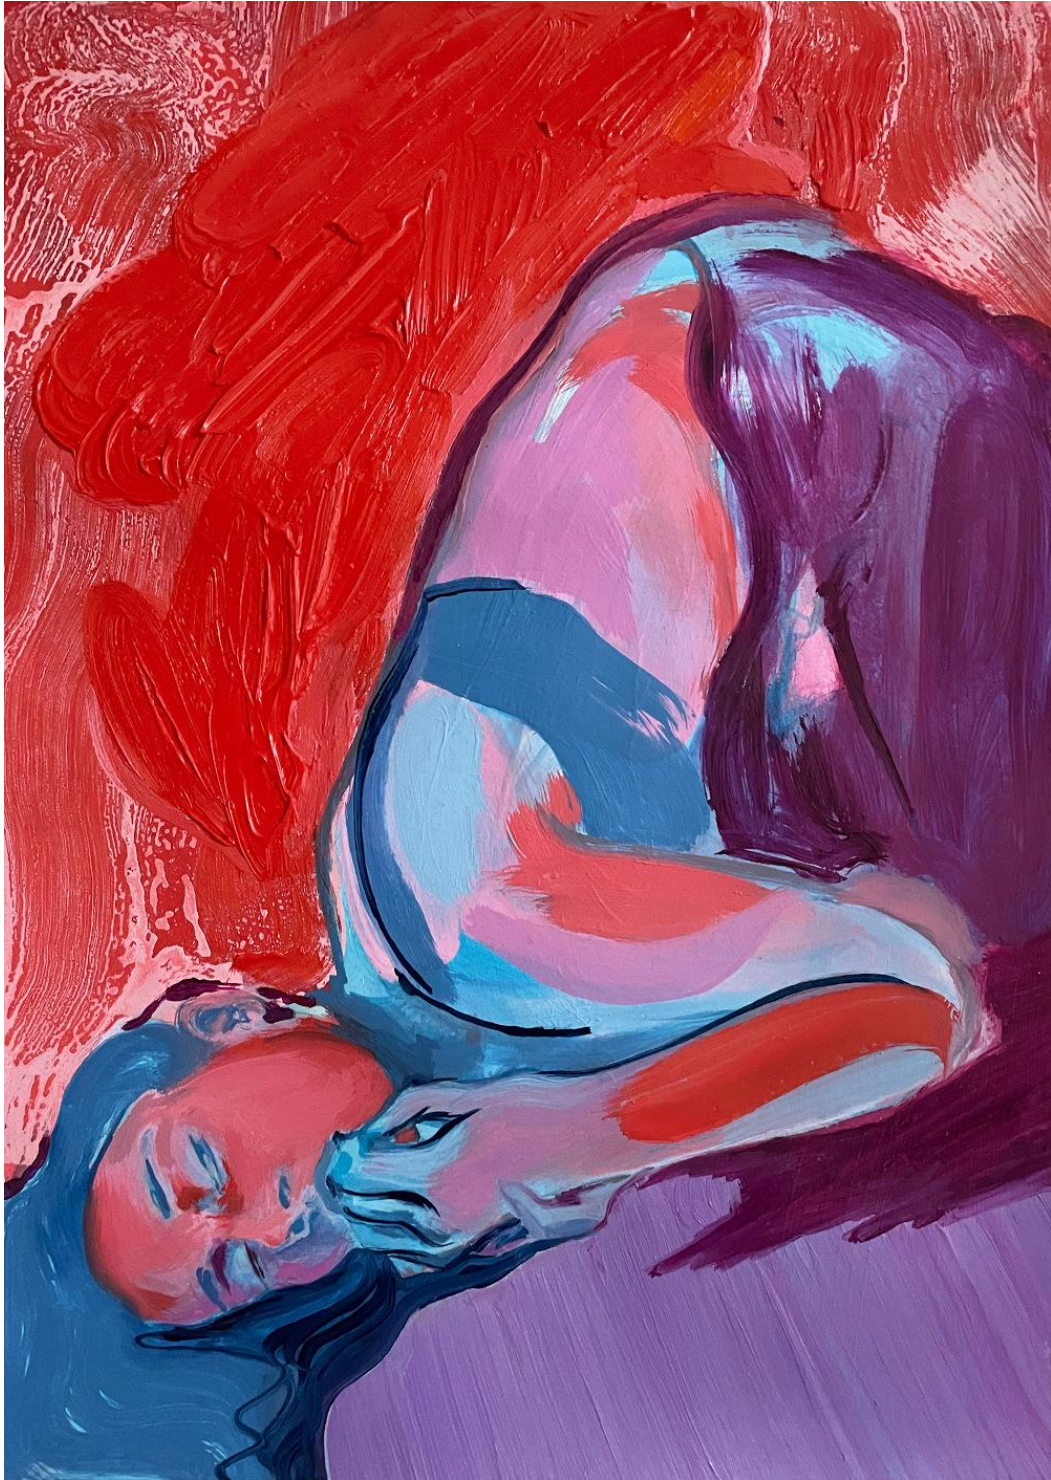

Labyrinth, 2021
Acrylic and oil on paper
21 x 30cm
Ash Frame

Heads, 2021
Acrylic and oil on paper
21 x 30cm
Ash Frame

Wilder Gallery | 77 College Road, London NW10 5ES | +44 77 47 635 823
www.wilder.gallery | info@wilder.gallery | [@wilder.gallery](https://www.instagram.com/wilder.gallery)

Salamander, 2021
Acrylic and oil on paper
21 x 30cm
Ash Frame

Slipperella, 2021
Acrylic & oil on paper
21 x 30cm
Ash Frame

Simmer II, 2021
Acrylic and oil on paper,
21 x 30cm
Ash Frame

Snowflake, 2021,
Acrylic and oil on paper
21 x 30cm
Ash Frame